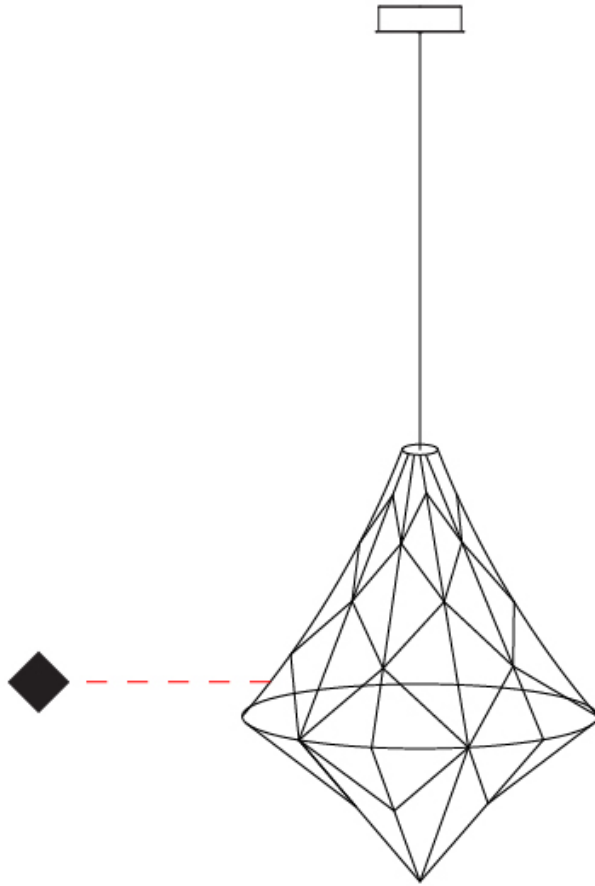

D101945-

PROJECT

TYPE

SPECIFIER

QUANTITY

DATE